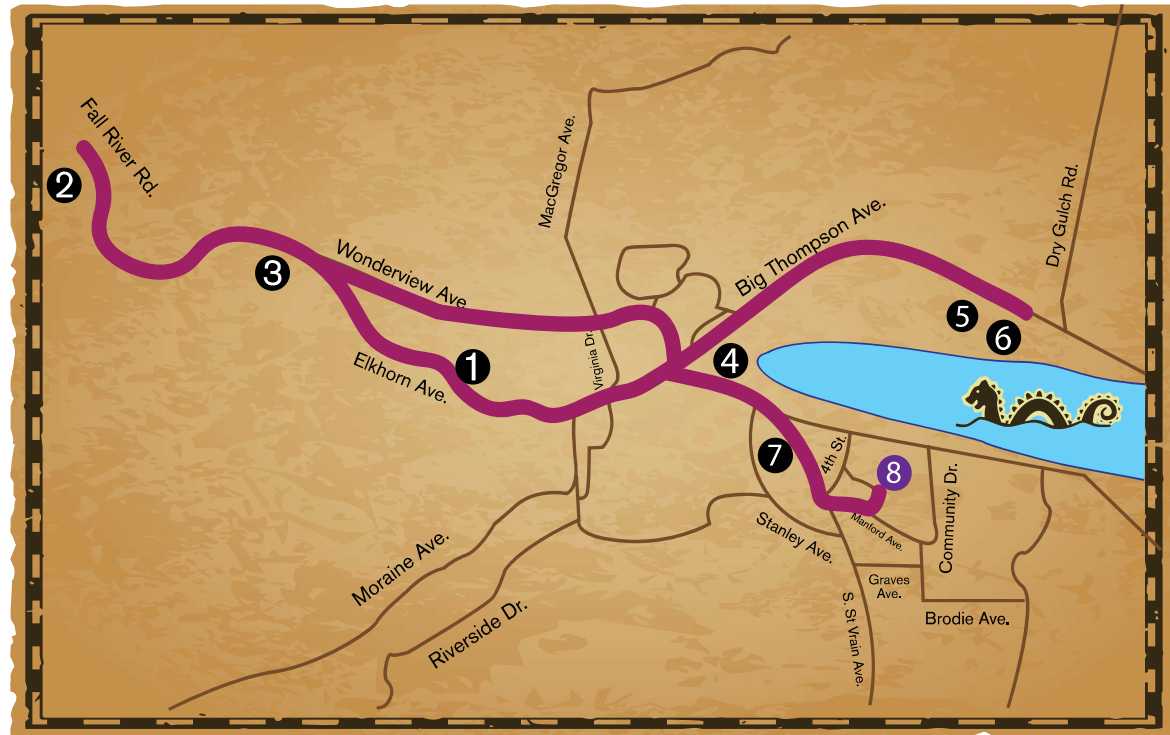

# Free Shuttle Route

### Stops:

1. Murphy's River Lodge
2. Boulder Brook on Fall River
3. Streamside on Fall River
4. Estes Park Visitor Center
5. Quality Inn
6. Murphy's Resort
7. The Ridgeline Hotel  
Latitude 105
8. Estes Park Events Complex  
Wine & Chocolate Festival

### More info:

[estes.org/shuttles](http://estes.org/shuttles)  
970-577-9900

**Free shuttle runs this route every 30 minutes.**  
**Service time: 11:15 am - 5:45 pm**  
**Last shuttle departs the Event Center at 5:15 pm.**