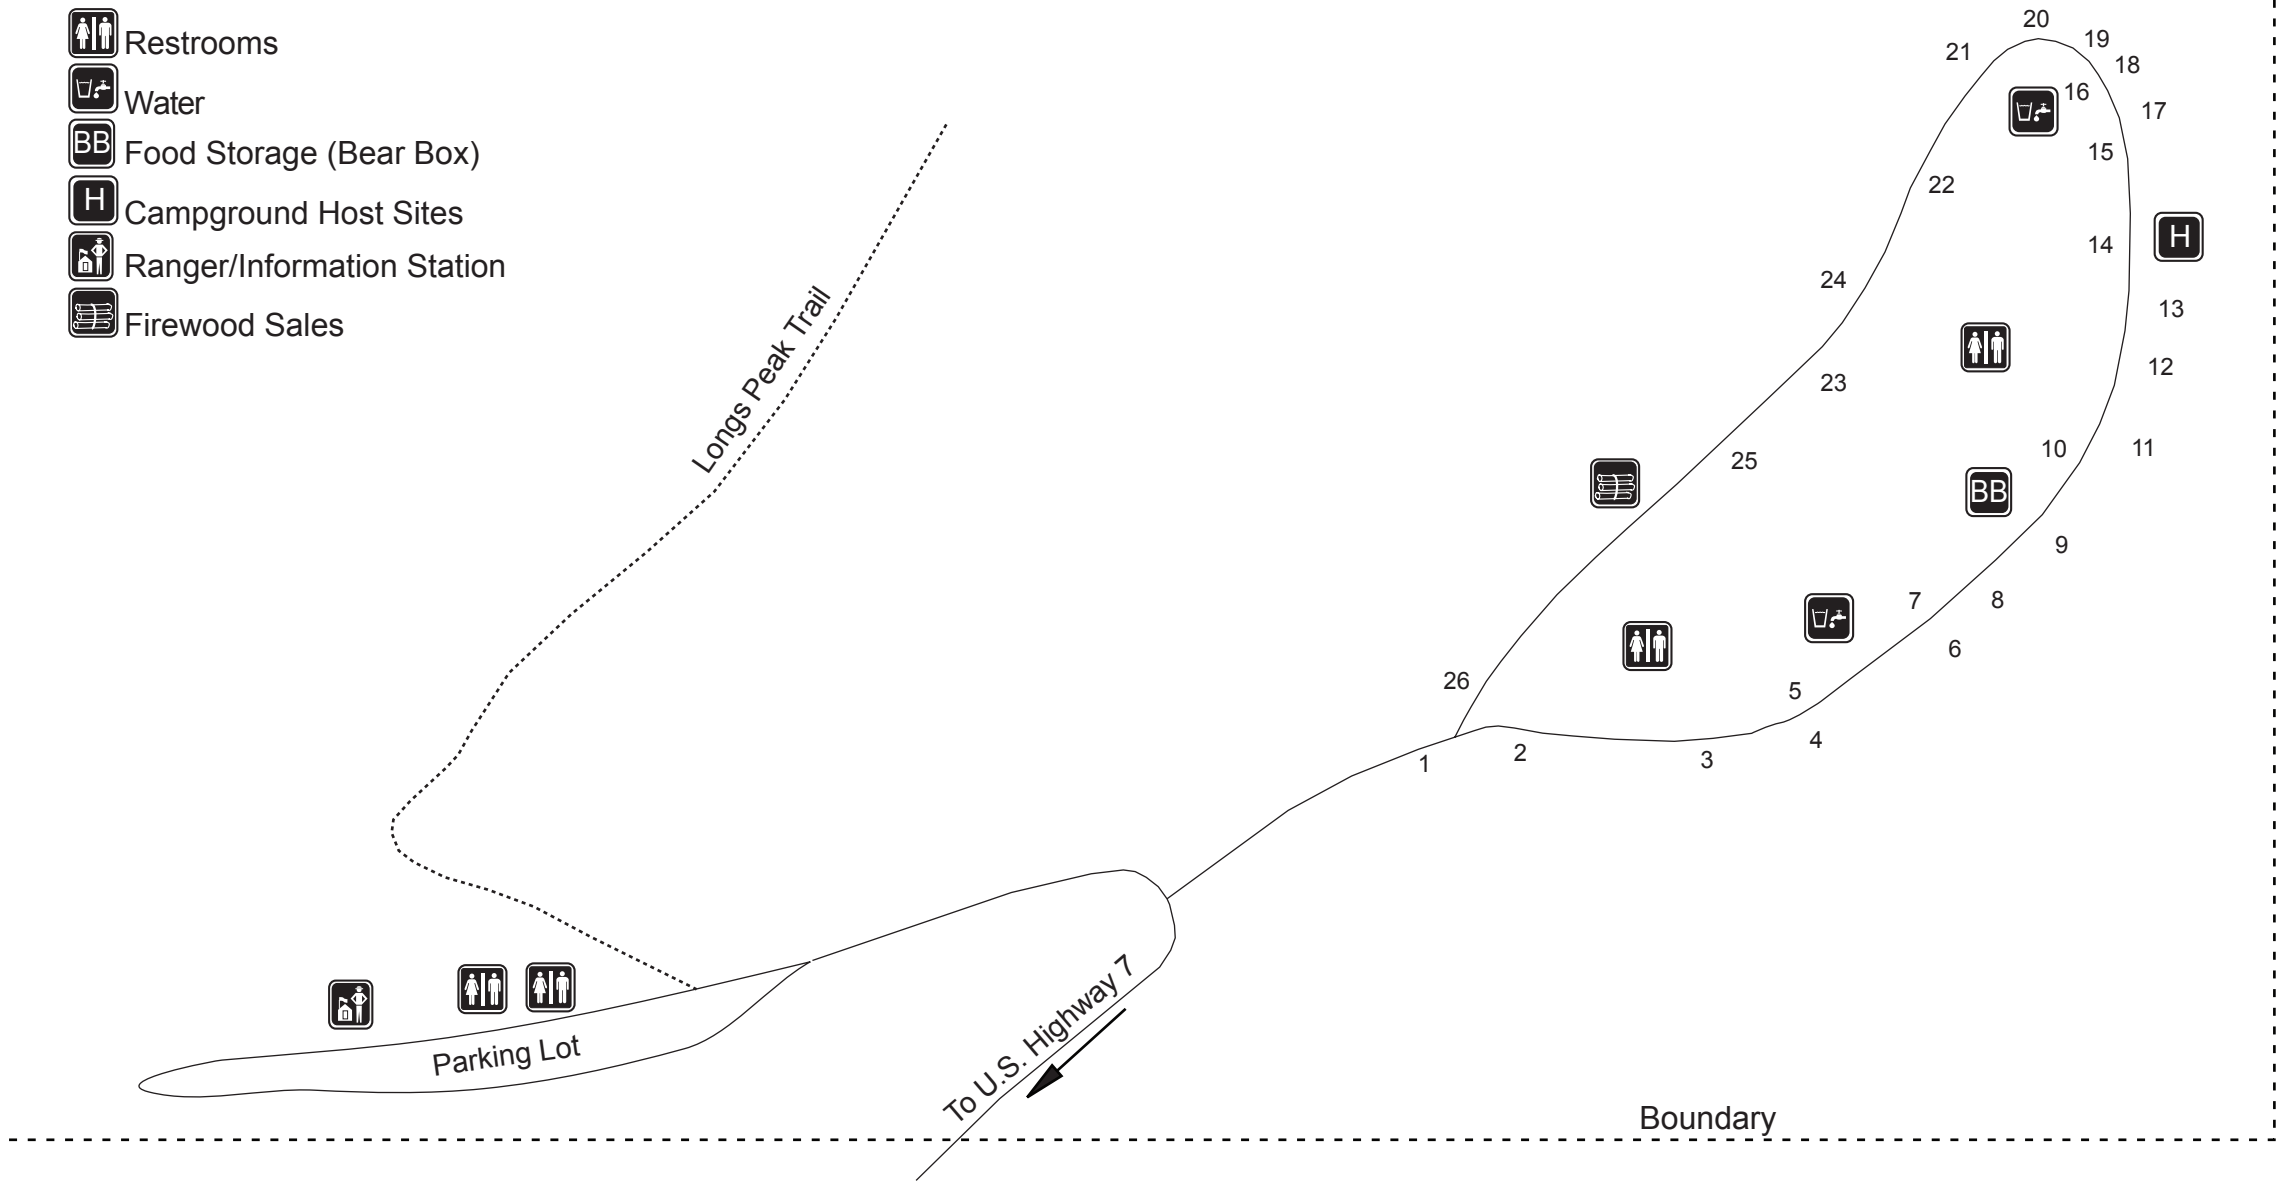

Key:

-  Restrooms
-  Water
-  Food Storage (Bear Box)
-  Campground Host Sites
-  Ranger/Information Station
-  Firewood Sales

Longs Peak Campground